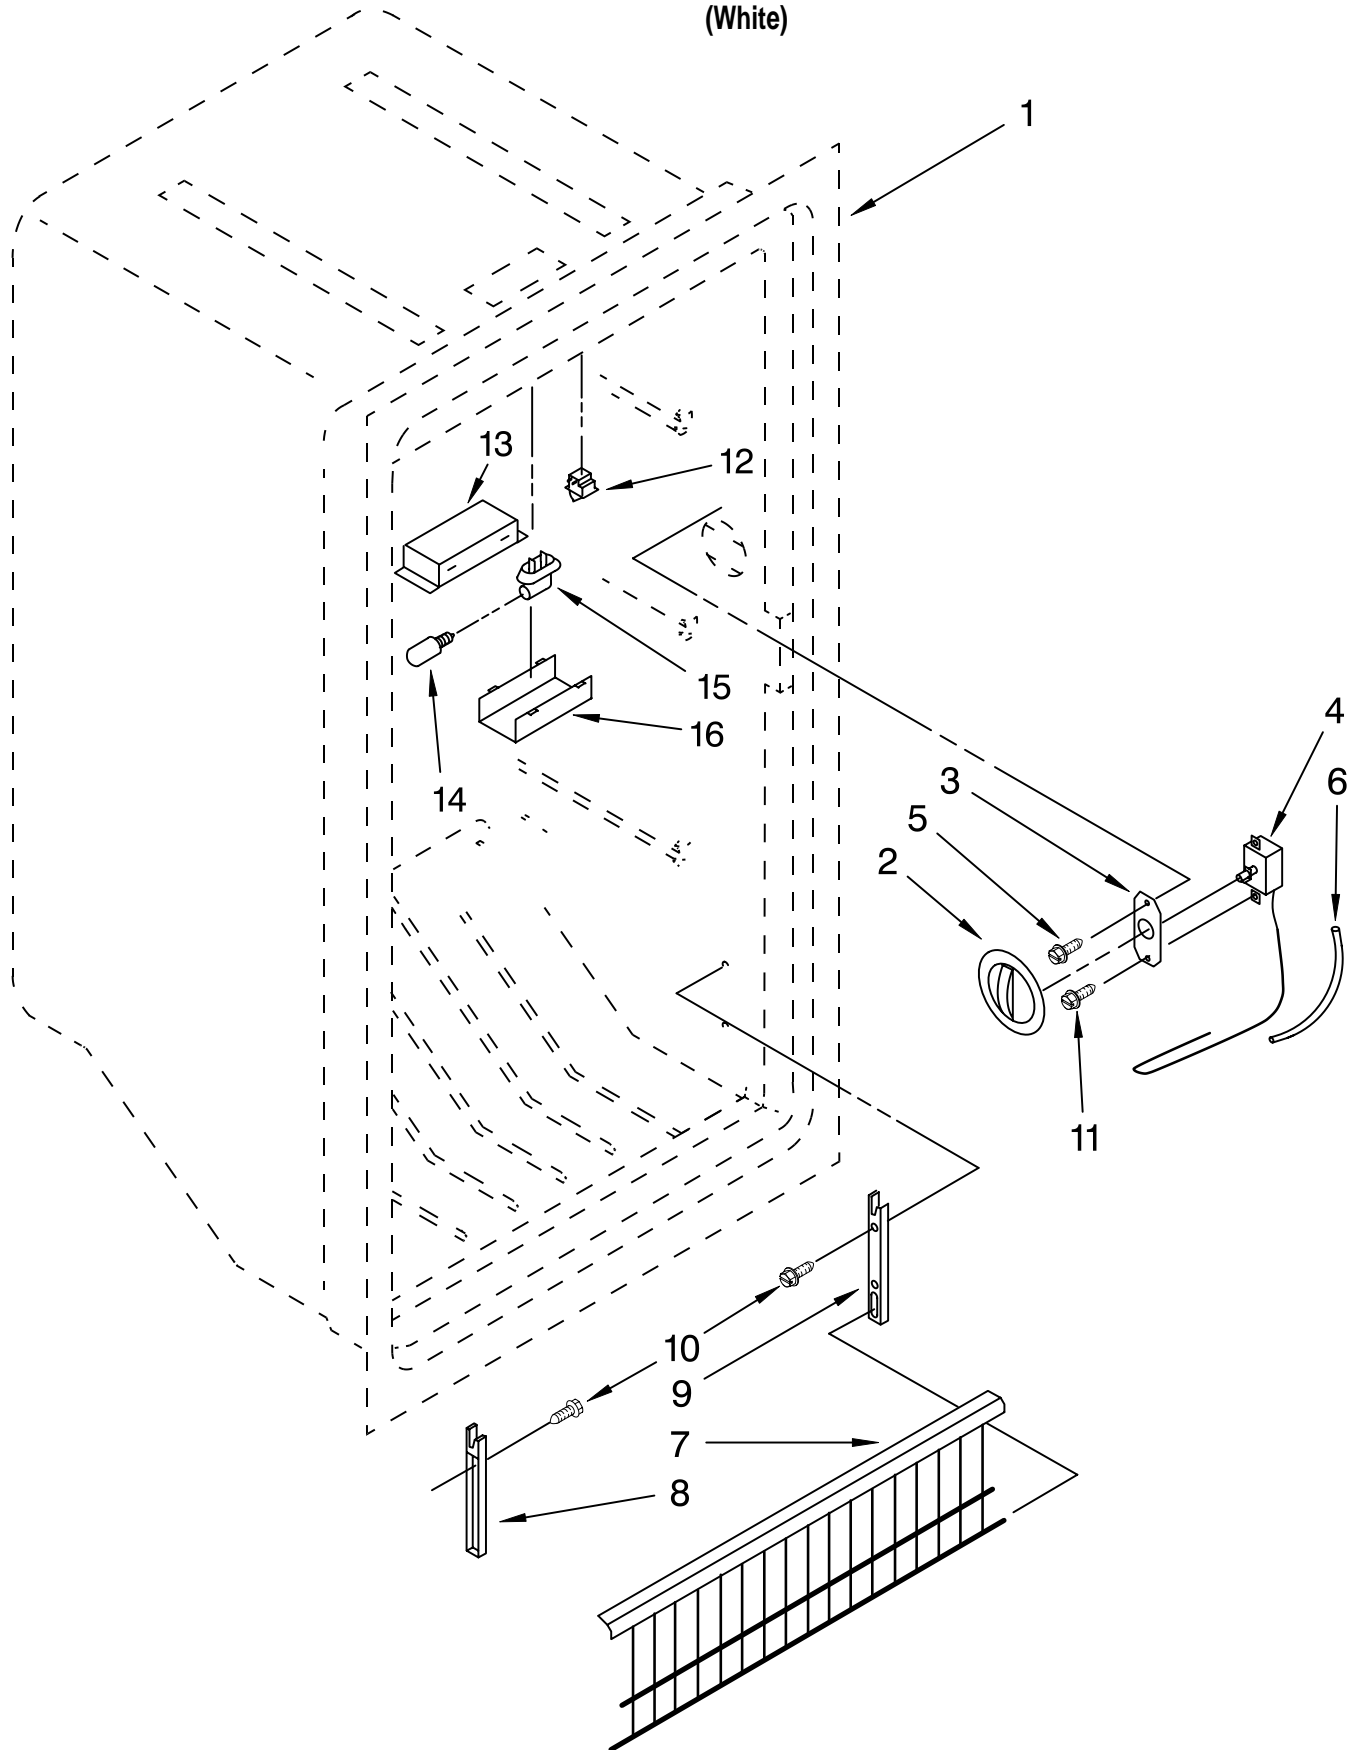

CABINET PARTS

For Model: EV120FXMQ03
(White)

VERTICAL FREEZER

FOR ORDERING INFORMATION REFER TO PARTS PRICE LIST

CABINET PARTS

For Model: EV120FXMQ03

(White)

Illus. No.	Part No.	DESCRIPTION
1		Literature Parts
	LIT2300214	Owner's Manual
	LIT4390677	Energy Label
2	4390520	Washer, Door Spacer
3	4356803	Clip, Grille
4	4357271	Grille
5	4356805	Screw
7	4357121	Cover, Hinge
9	4356828	Shim, Bottom
10	4357052	Top, Hinge
11	4357050	Bottom Hinge
12	4357019	Drain Plug
13	4390866	Leg, Leveller
14	4356830	Screw
15	4357269	Grommet, Drain
16	4390693	Power Cord
17		Cabinet (Not A Serviceable Part)

LINER PARTS

For Model: EV120FXMQ03
(White)

FOR ORDERING INFORMATION REFER TO PARTS PRICE LIST

LINER PARTS

For Model: EV120FXMQ03
(White)

Illus. No.	Part No.	DESCRIPTION
1		Liner (Not A Serviceable Part)
2	4390619	Control Knob
3	4357041	Control Plate
4	4390620	Thermostat
5	4357042	Screw
6	4356800	Tubing, Thermostat
7	4357179	Gate
8	4356889	Support, Fence, (L.H.)
9	4356890	Support, Fence, (R.H.)
10	4356891	Screw
11	4357043	Screw
12	4390513	Light Switch
13	4390626	Bracket
14	4356311	Light Bulb
15	4356874	Light Socket
16	4357285	Light Shield

PARTS NOT ILLUSTRATED

Illus. No.	Part No.	DESCRIPTION
------------	----------	-------------

Parts Not Illustrated and
Optional Parts (Not Included)

Customer Touch-Up Material

*350956 Enamel (Almond)
(13 Oz. Spray Can)
72107 Brush Touch-Up Kit
(Almond)